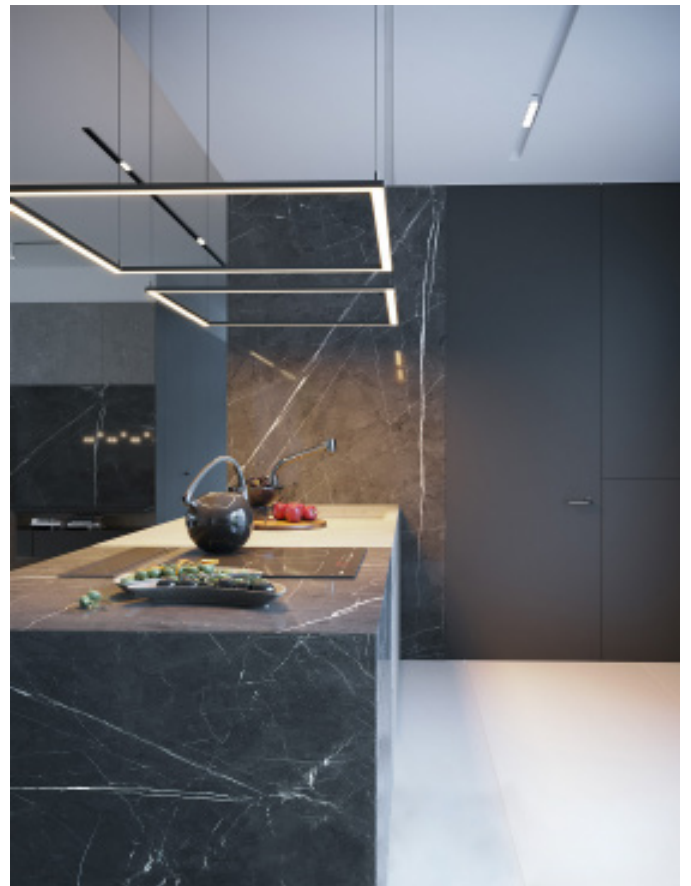

ALLURE

Slate Island Cabinets.

Material /. Sintered stone

Kitchen type /. Kitchen with island

91