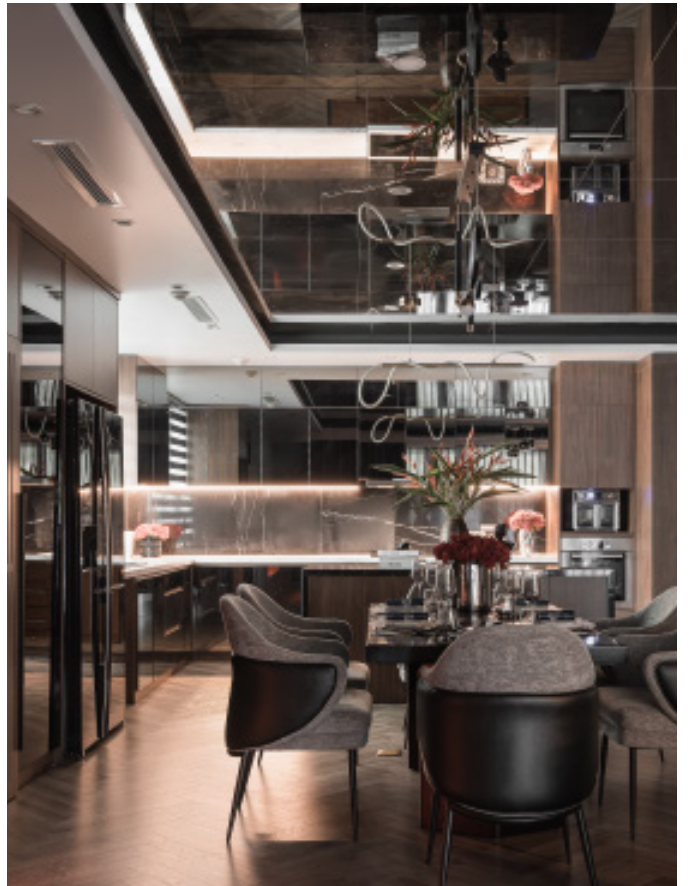

Shining black.

**Modern Tempered Glass
Finish Kitchen Cabinet.**

**ALLURE**

Advanced mirror glass cabinet.
Material /. Glass + Wood veneer

Kitchen type /. Kitchen with island
47 48 49

ALLURE

Lotus colored glass cabinet.
Material /. Glass + Wood veneer