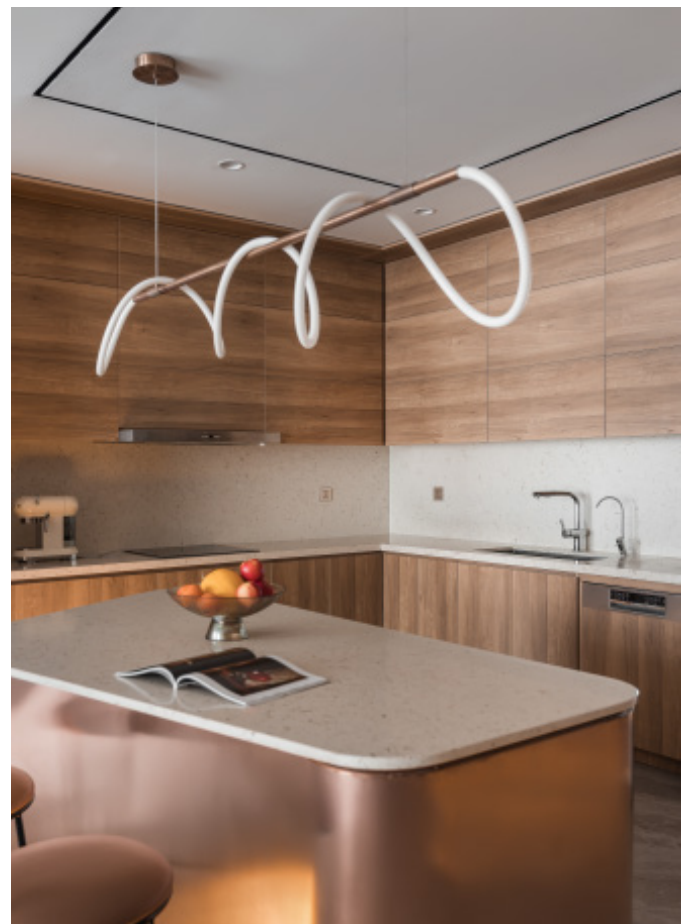

ALLURE

Illuminated background wall

Material / Translucent stone + Wood veneer + Grille

Kitchen type / L - shaped Kitchen Cabinet

34 35 36 37 38 39 40 41

ALLURE