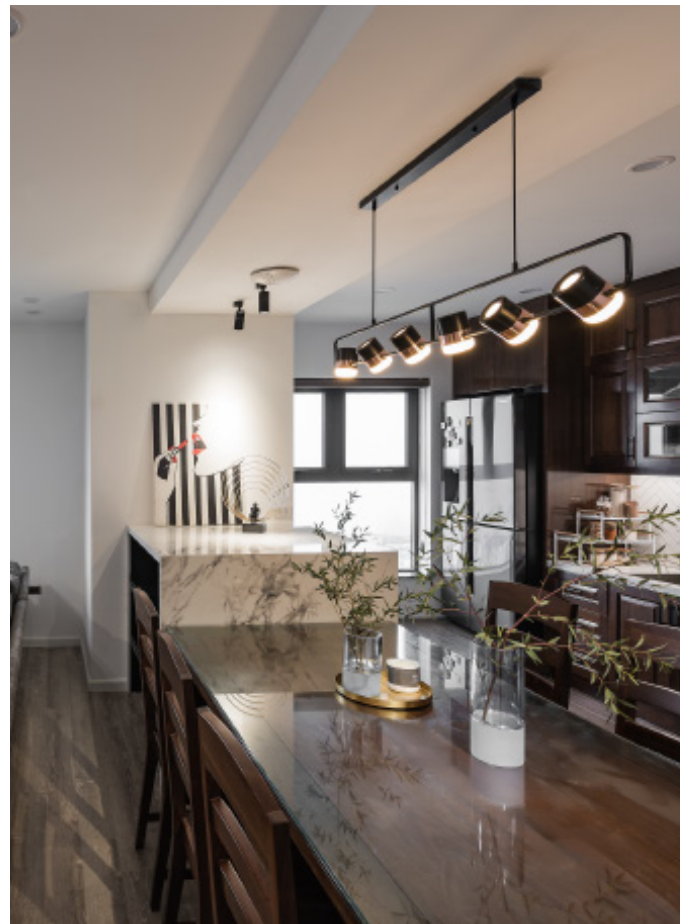

ALLURE

MDF with matte lacquer finishes.

Material /. MDF + Matte lacquer + Glass + Melamine

Kitchen type /. Straight kitchen

89 90 91 92 93

ALLURE

**ALLURE**

Shaker Style Modern Kitchen Cabinet